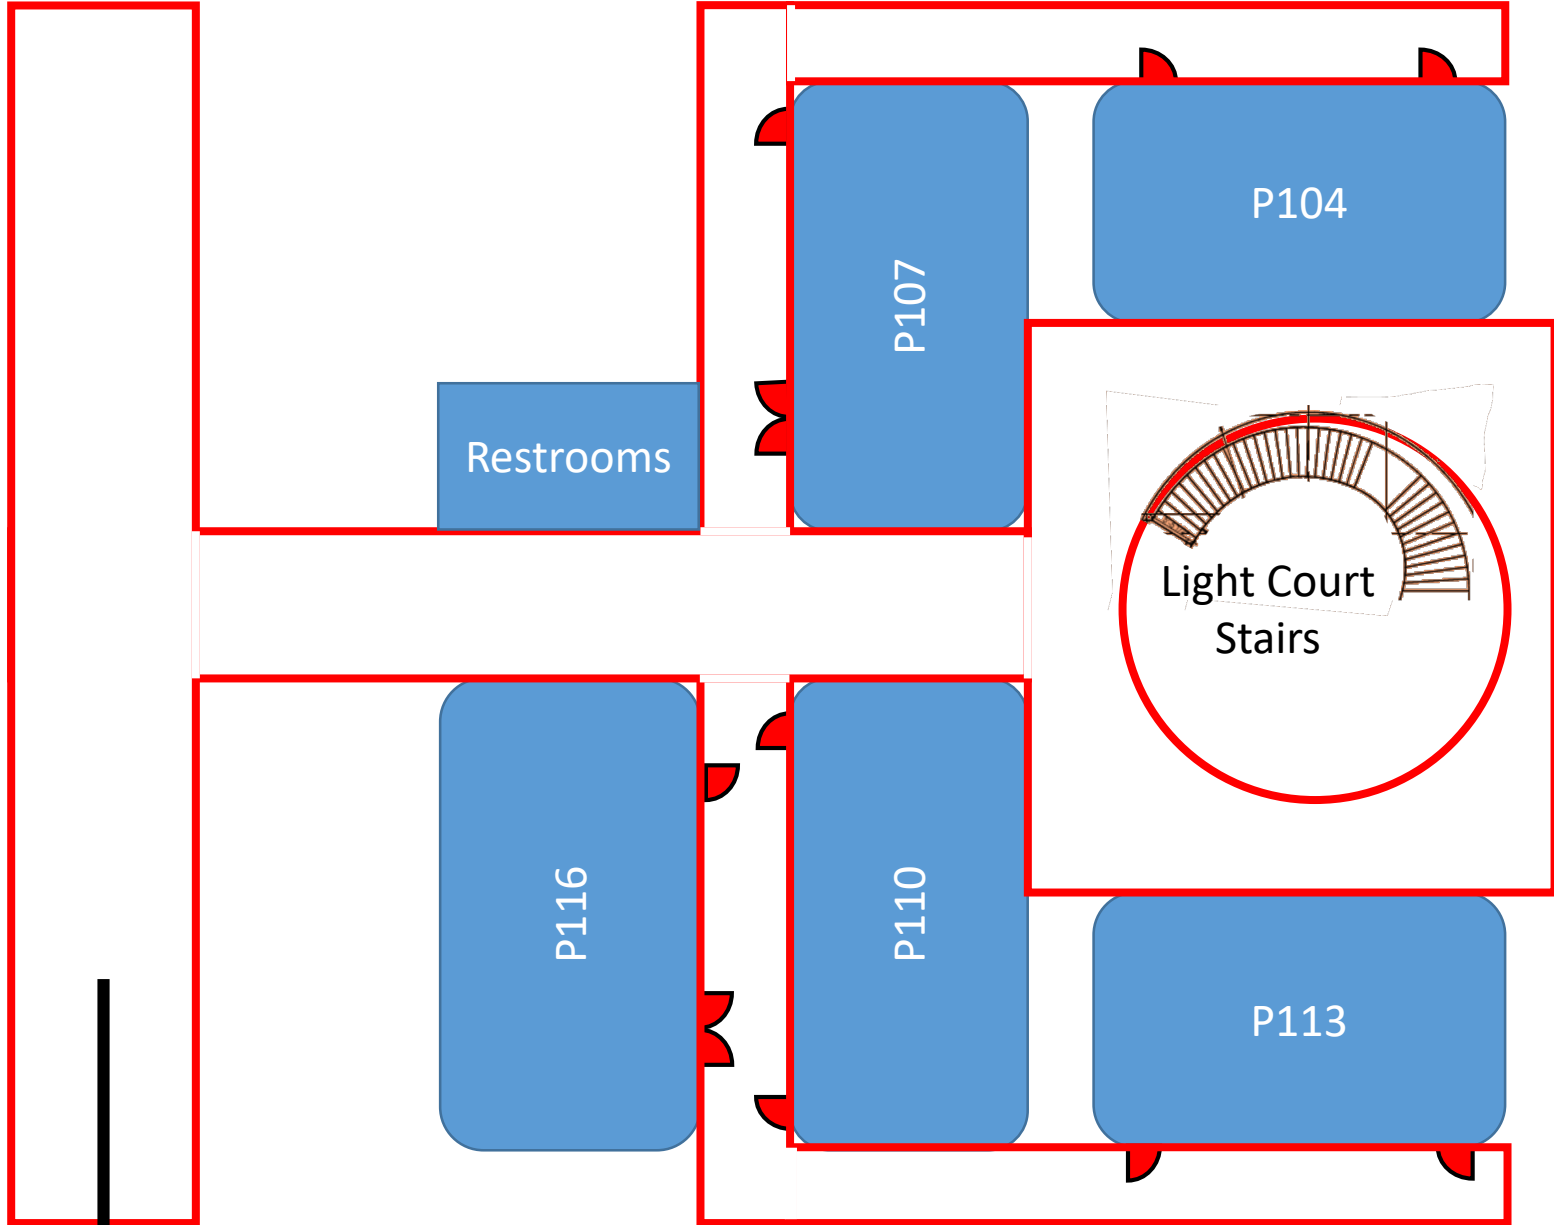

Gant Science Complex  
Ground Floor

Registration (REG)  
Meals, coffee breaks (Light Court)  
Plenary venue (GW002)  
Parallel sessions (GW001)

Gant Plaza  
1<sup>st</sup> Floor  
Parallel Sessions

To Gant South

Gant South 1<sup>st</sup> Floor  
Parallel Sessions GS117, GS119  
Quiet Room GS103

To Gant Plaza

GS103

Stairs

Restroom

Elevator

Restroom

Physics Dept.  
Main Office