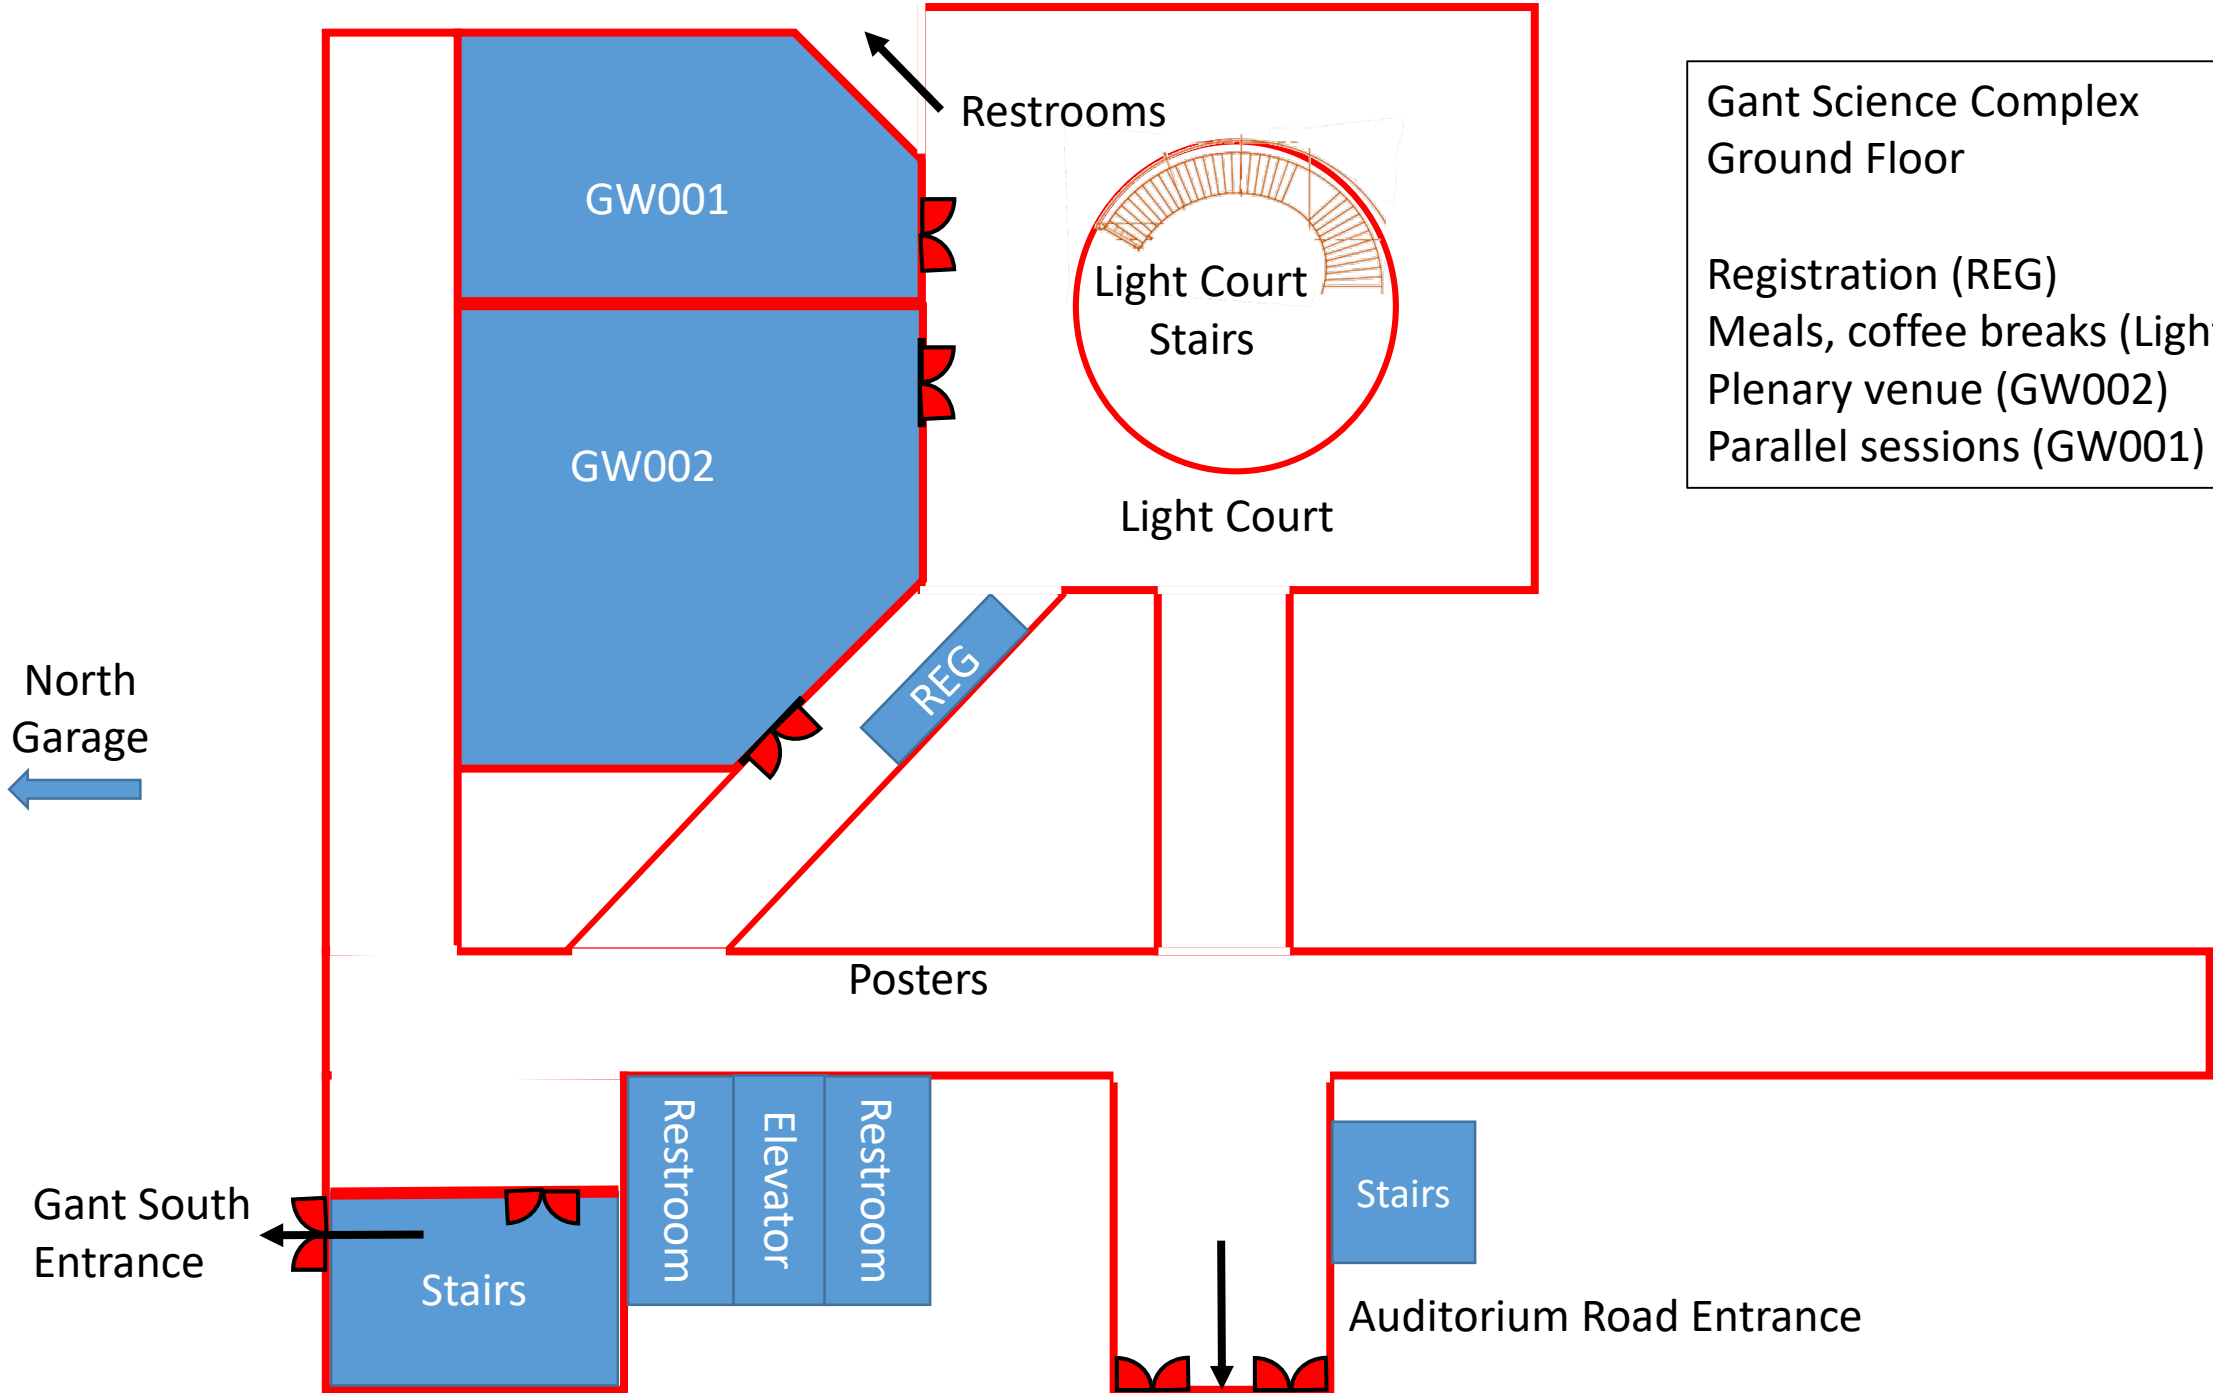

Gant Science Complex  
Ground Floor

Registration (REG)  
Meals, coffee breaks (Light Court)  
Plenary venue (GW002)  
Parallel sessions (GW001)

Gant Plaza  
1<sup>st</sup> Floor  
Parallel Sessions

To Gant South

Gant South 1<sup>st</sup> Floor  
Parallel Sessions GS117, GS119  
Quiet Room GS103

To Gant Plaza

GS103

Stairs

Restroom

Elevator

Restroom

Physics Dept.  
Main Office