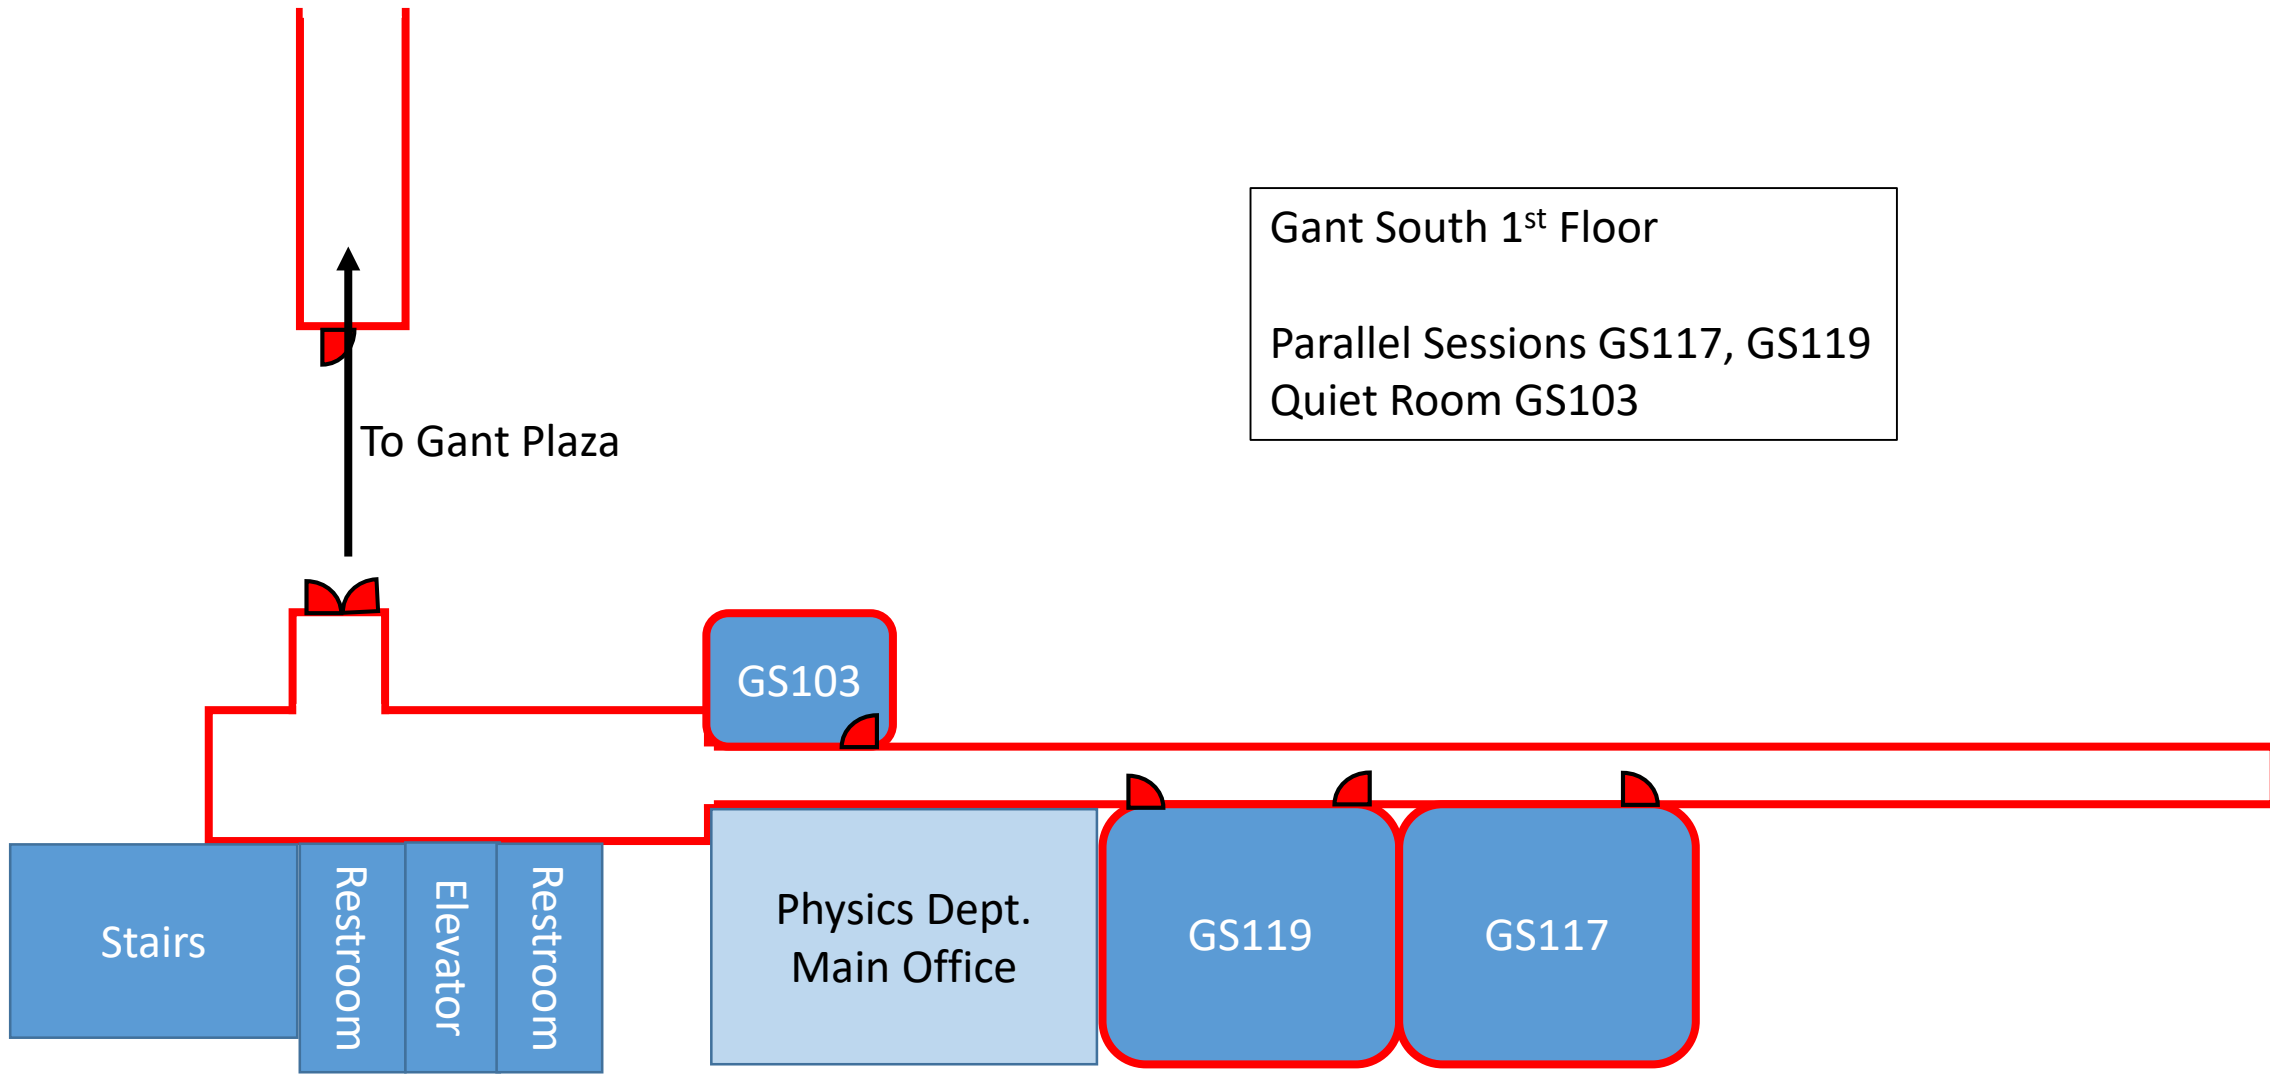

Gant Science Complex  
Ground Floor

Registration (REG)  
Meals, coffee breaks (Light Court)  
Plenary venue (GW002)  
Parallel sessions (GW001)

Gant Plaza  
1<sup>st</sup> Floor  
Parallel Sessions

To Gant South

Gant South 1<sup>st</sup> Floor  
Parallel Sessions GS117, GS119  
Quiet Room GS103

To Gant Plaza

GS103

Stairs

Restroom

Elevator

Restroom

Physics Dept.  
Main Office